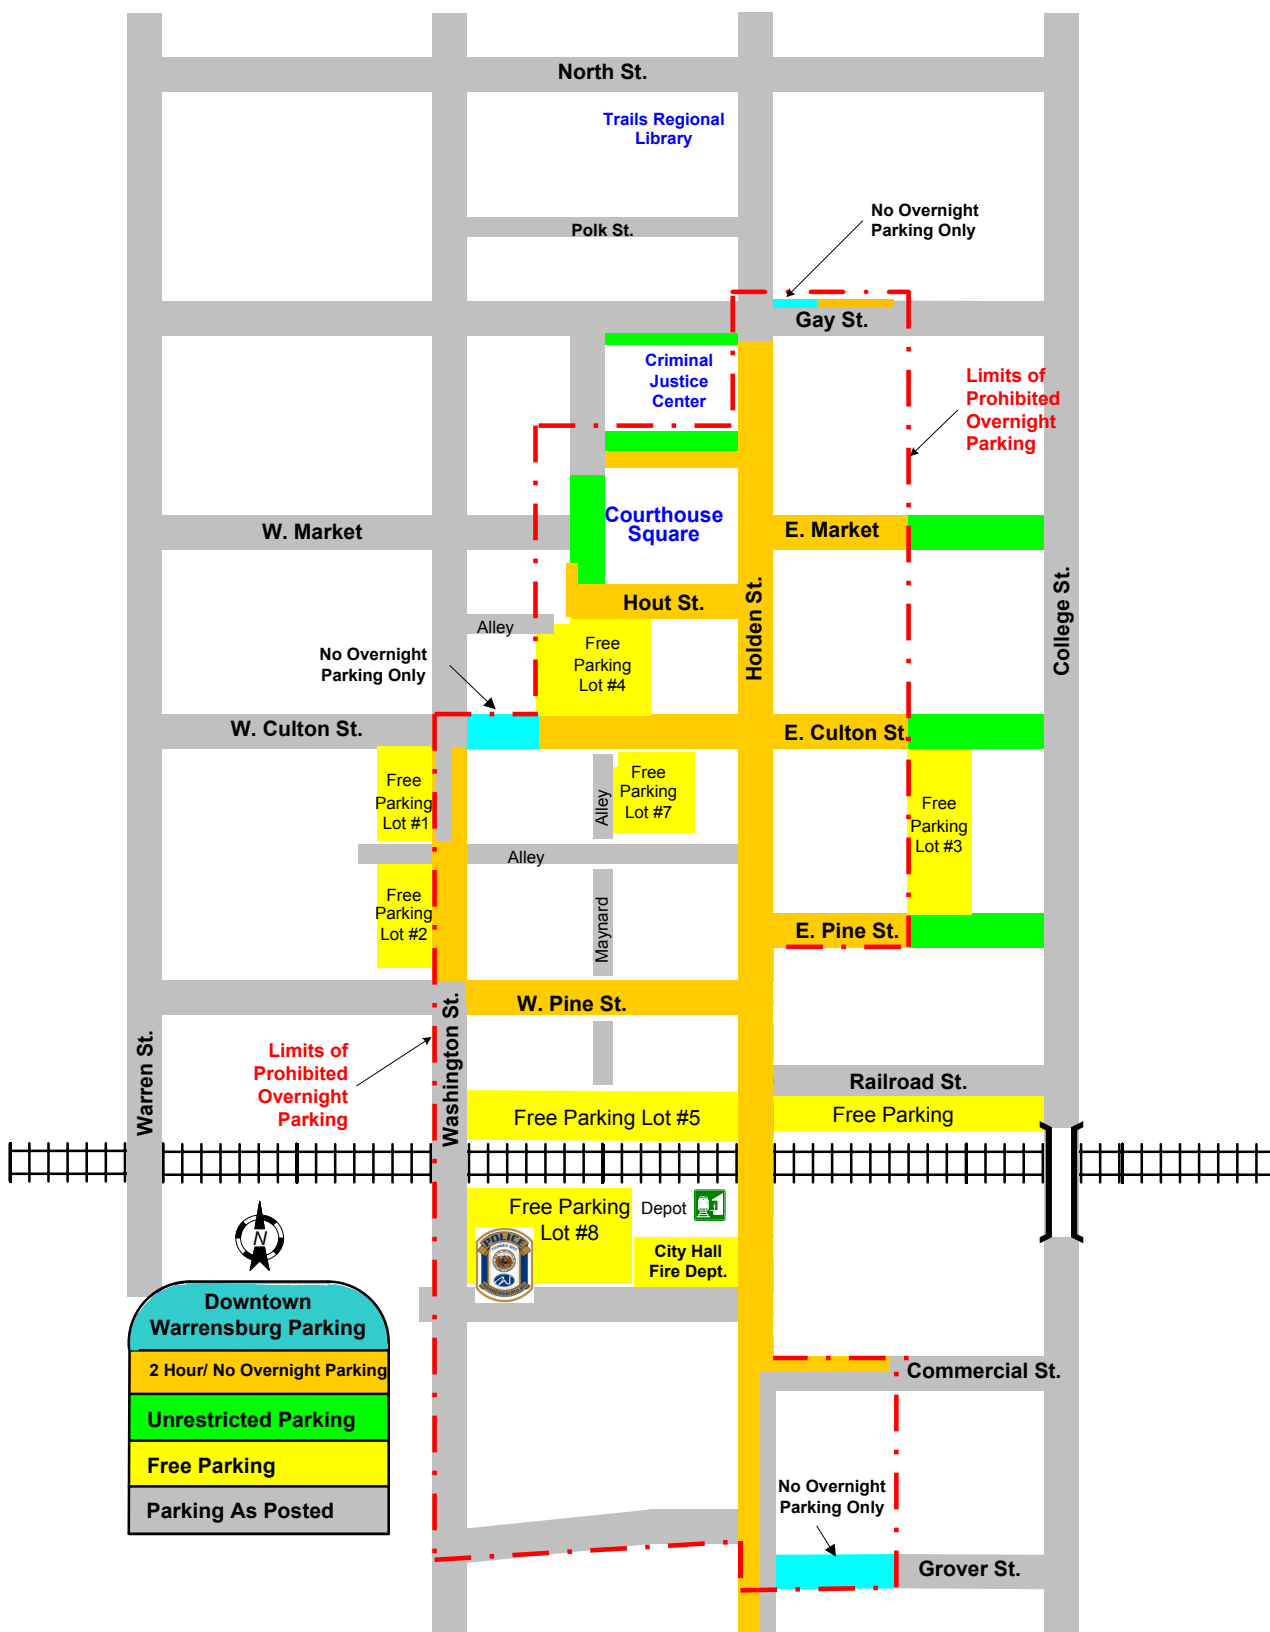

In order to create more parking options for the patrons of the downtown area a new concept has been developed and enacted by the City. New parking restriction signs have been posted throughout the downtown area.

Overnight vehicles that normally remain parked in the downtown area will be able to park in the free city parking lots or areas just outside of the downtown zone without being ticketed or towed.

No Parking Overnight, Monday thru Friday from 2 AM to 5 AM, will be enforced for most of the downtown streets. Motorists in violation of this new requirement will be fined \$15.00 and may have their vehicle towed at the owners expense.

This map has been distributed to assist the motoring public in their parking decisions.

Downtown Warrensburg Parking Guide

2 -Hour / No Overnight

Parking in this zone is limited to 2 hours maximum, **No Overnight Parking**
Allowed from 2 AM to 5 AM

**Unrestricted on Street
Parking**

Free parking limited to 24 hours
per use

Free Parking Lots

Free parking limited to 24 hour
per use

Parking As Posted

See the posted parking signage for
appropriate parking rules